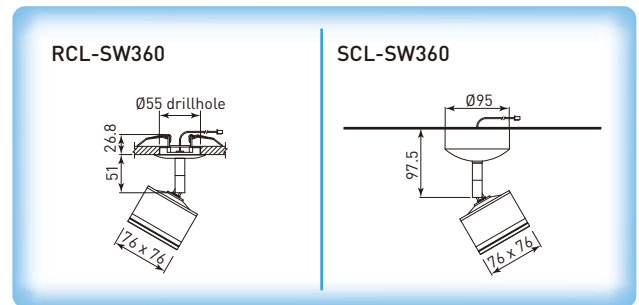

## X-SQ20 LED Swivel Spotlight SW360

- 10W
- With reflector & glass diffuser
- With LD700.4 LED driver

Illustration	Article Code	Model	Light color	Flux (lm)	Efficacy (lm/watt)
 <p>RCL-SW360ABN</p>		• Recessed mounting, Ø55 drillhole			
	08.028360.221	RCL-SW360NB-CW	cool white	900	98.8
	08.028360.411	RCL-SW360ABN-WW	warm white	785	86.7
 <p>SCL-SW360NB</p>		• Surface mounting			
	08.048360.221	SCL-SW360NB-CW	cool white	900	98.8
	08.048360.411	SCL-SW360ABN-WW	warm white	785	86.7